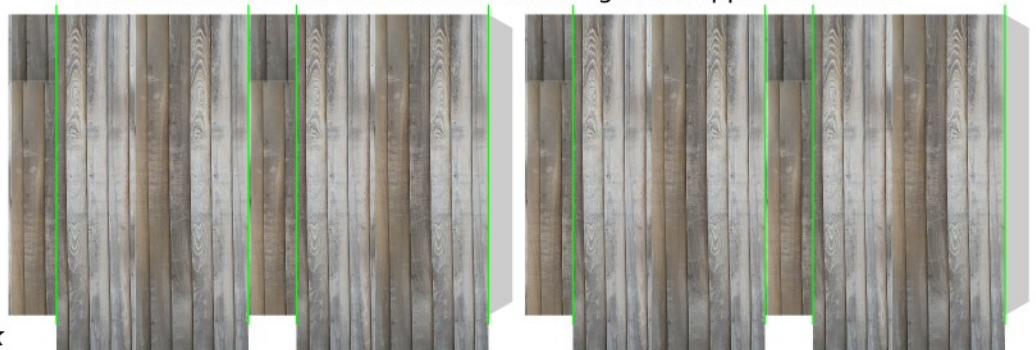

**Blast Machinery Housing**

**Feed Ramp Roof**

Created by  
E.C. "Stan" Field  
e.c.field@gmail.com  
<http://postorbitaldesign.net>

**Blast Machinery Roof**

**Iron Furnace Sheet 2 of 2**

Tuyere

Feed Ramp Support

Waterwheel and Blast Mechanism Housing and Support Columns

**Blast Machinery Deck**