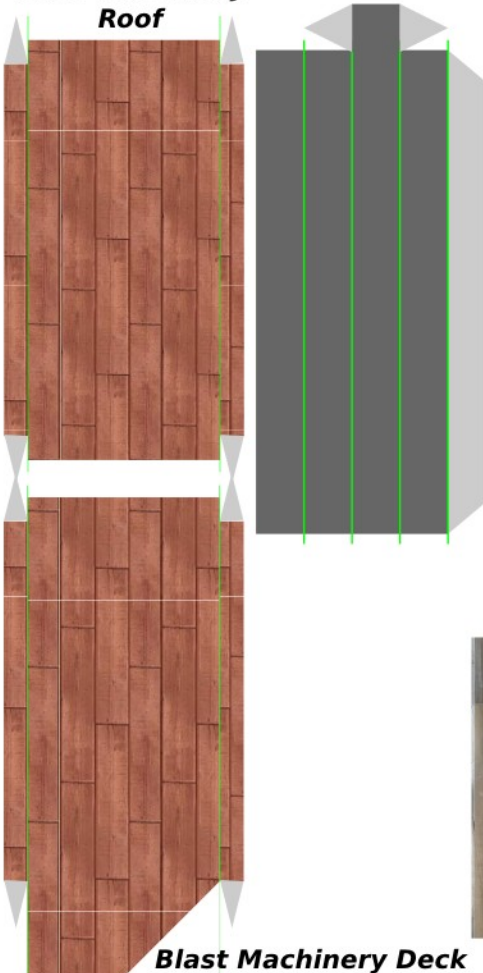

**Blast Machinery Housing**

**Feed Ramp Roof**

Created by  
E.C. "Stan" Field  
e.c.field@gmail.com  
<http://postorbitaldesign.net>

**Blast Machinery Roof**

**Iron Furnace Sheet 2 of 2**

Tuyere

Feed Ramp Support

Waterwheel and Blast Mechanism Housing and Support Columns

**Blast Machinery Deck**