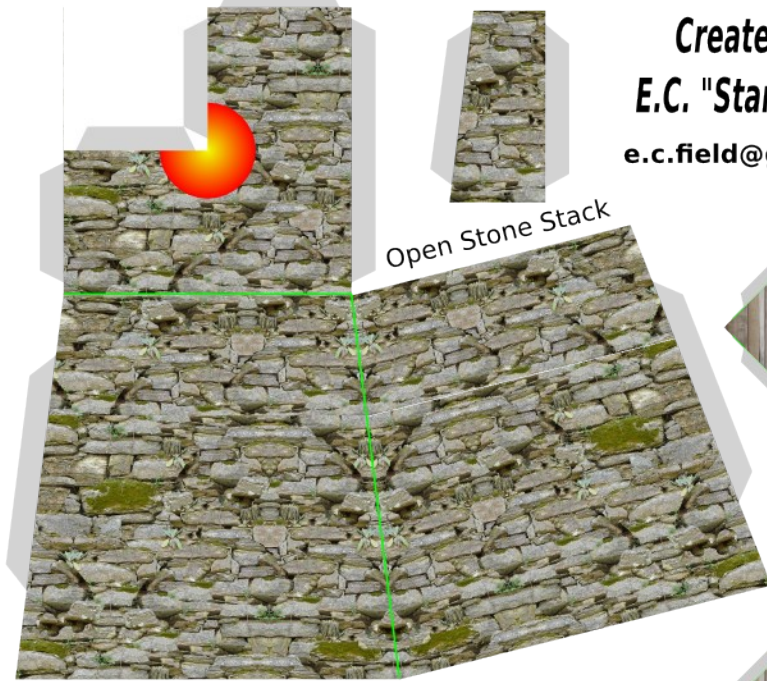

Created by
E.C. "Stan" Field
e.c.field@gmail.com

Closed Stone Stack

**Iron Furnace
Sheet 1 of 2**

Cut through
red line.

Pouring
Floor

Sides & top
of pour
chamber

Iron Furnace Model by E.C. "Stan" Field
is licensed under a Creative Commons
Attribution-NonCommercial-ShareAlike 3.0
Unported License.