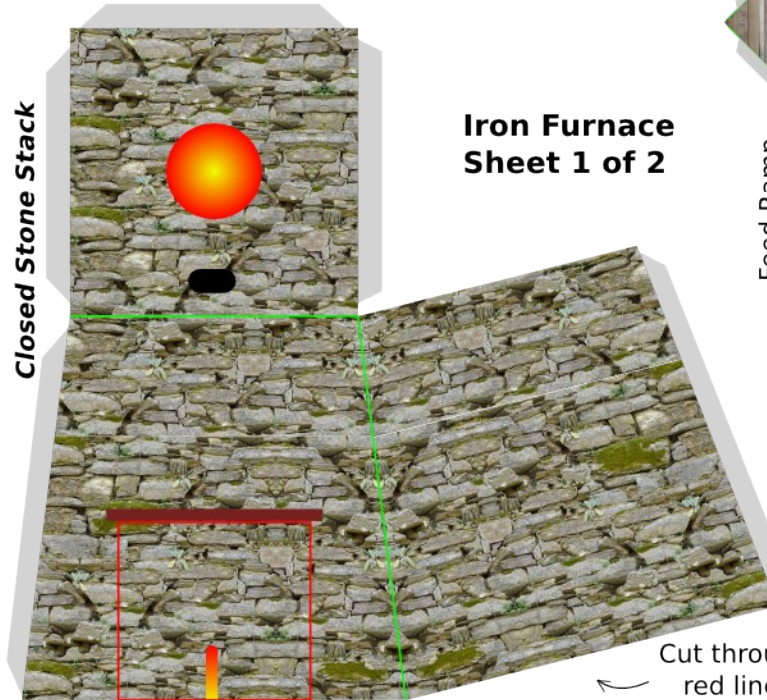

Created by
E.C. "Stan" Field
e.c.field@gmail.com

Closed Stone Stack

**Iron Furnace
Sheet 1 of 2**

Cut through
red line.

Pouring
Floor

Sides & top
of pour
chamber

Iron Furnace Model by E.C. "Stan" Field
is licensed under a Creative Commons
Attribution-NonCommercial-ShareAlike 3.0
Unported License.